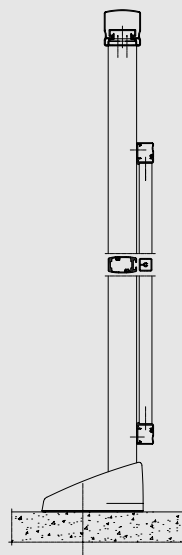

# RB 10

Peripheral Systems

The RB 10 balustrade system offers a variety of aesthetic shapes: Functional, Ellipse or Softline. It is also possible to incorporate glass panels into the system, including plexiglas or acrylic sheets, which can either be added in front of or between the supporting rails, or directly mounted in the handrail.